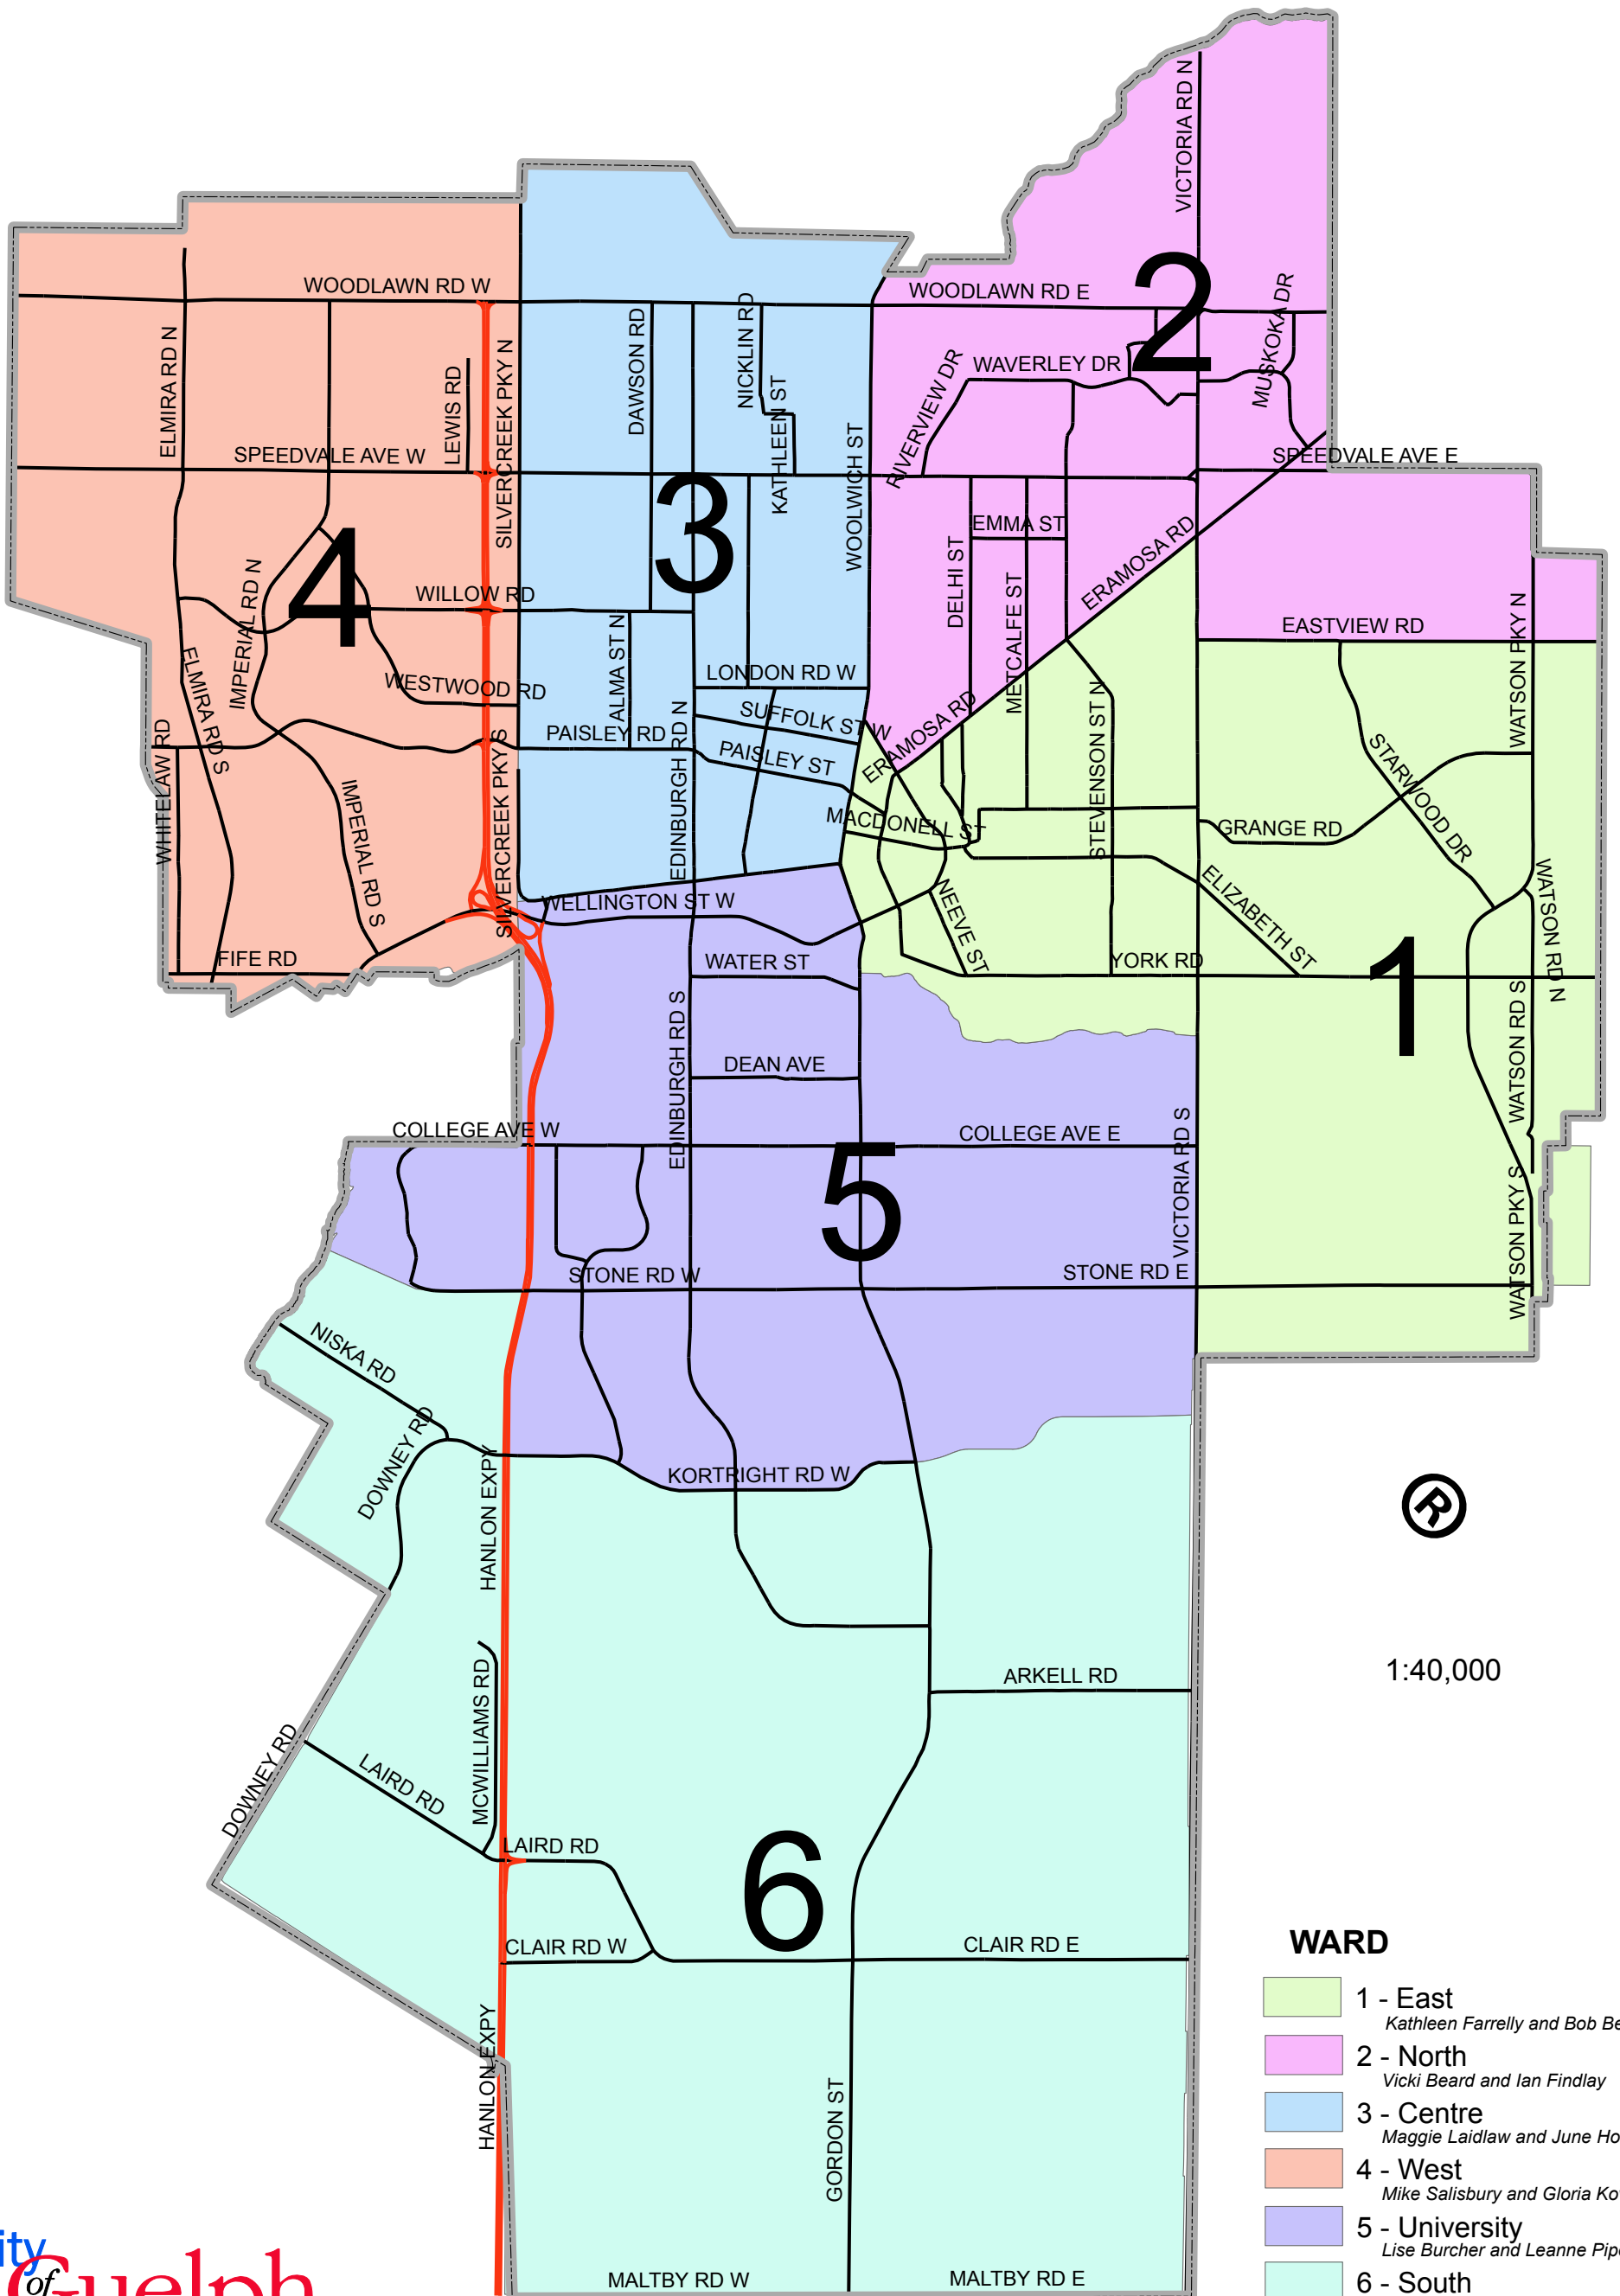

# Ward Map

## WARD

- 1 - East  
*Kathleen Farrelly and Bob Bell*
- 2 - North  
*Vicki Beard and Ian Findlay*
- 3 - Centre  
*Maggie Laidlaw and June Hoffand*
- 4 - West  
*Mike Salisbury and Gloria Kovach*
- 5 - University  
*Lise Burcher and Leanne Piper*
- 6 - South  
*Christine Billings and Karl Wettstein*